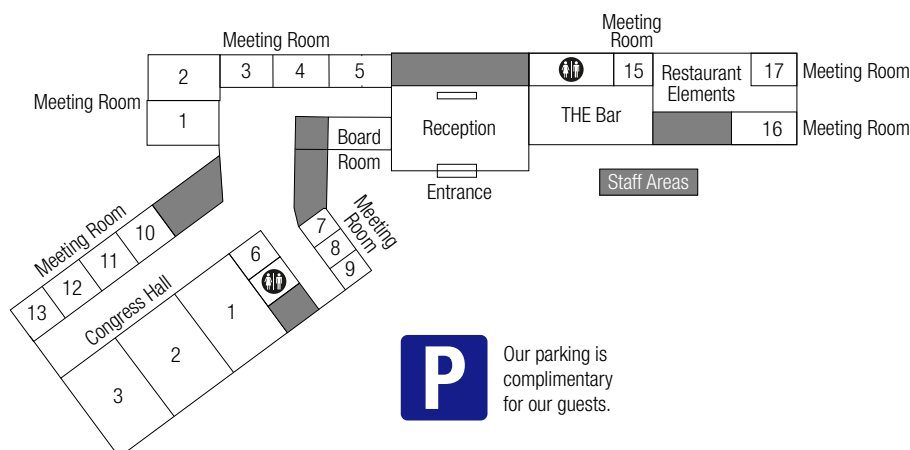

P Our parking is complimentary for our guests.